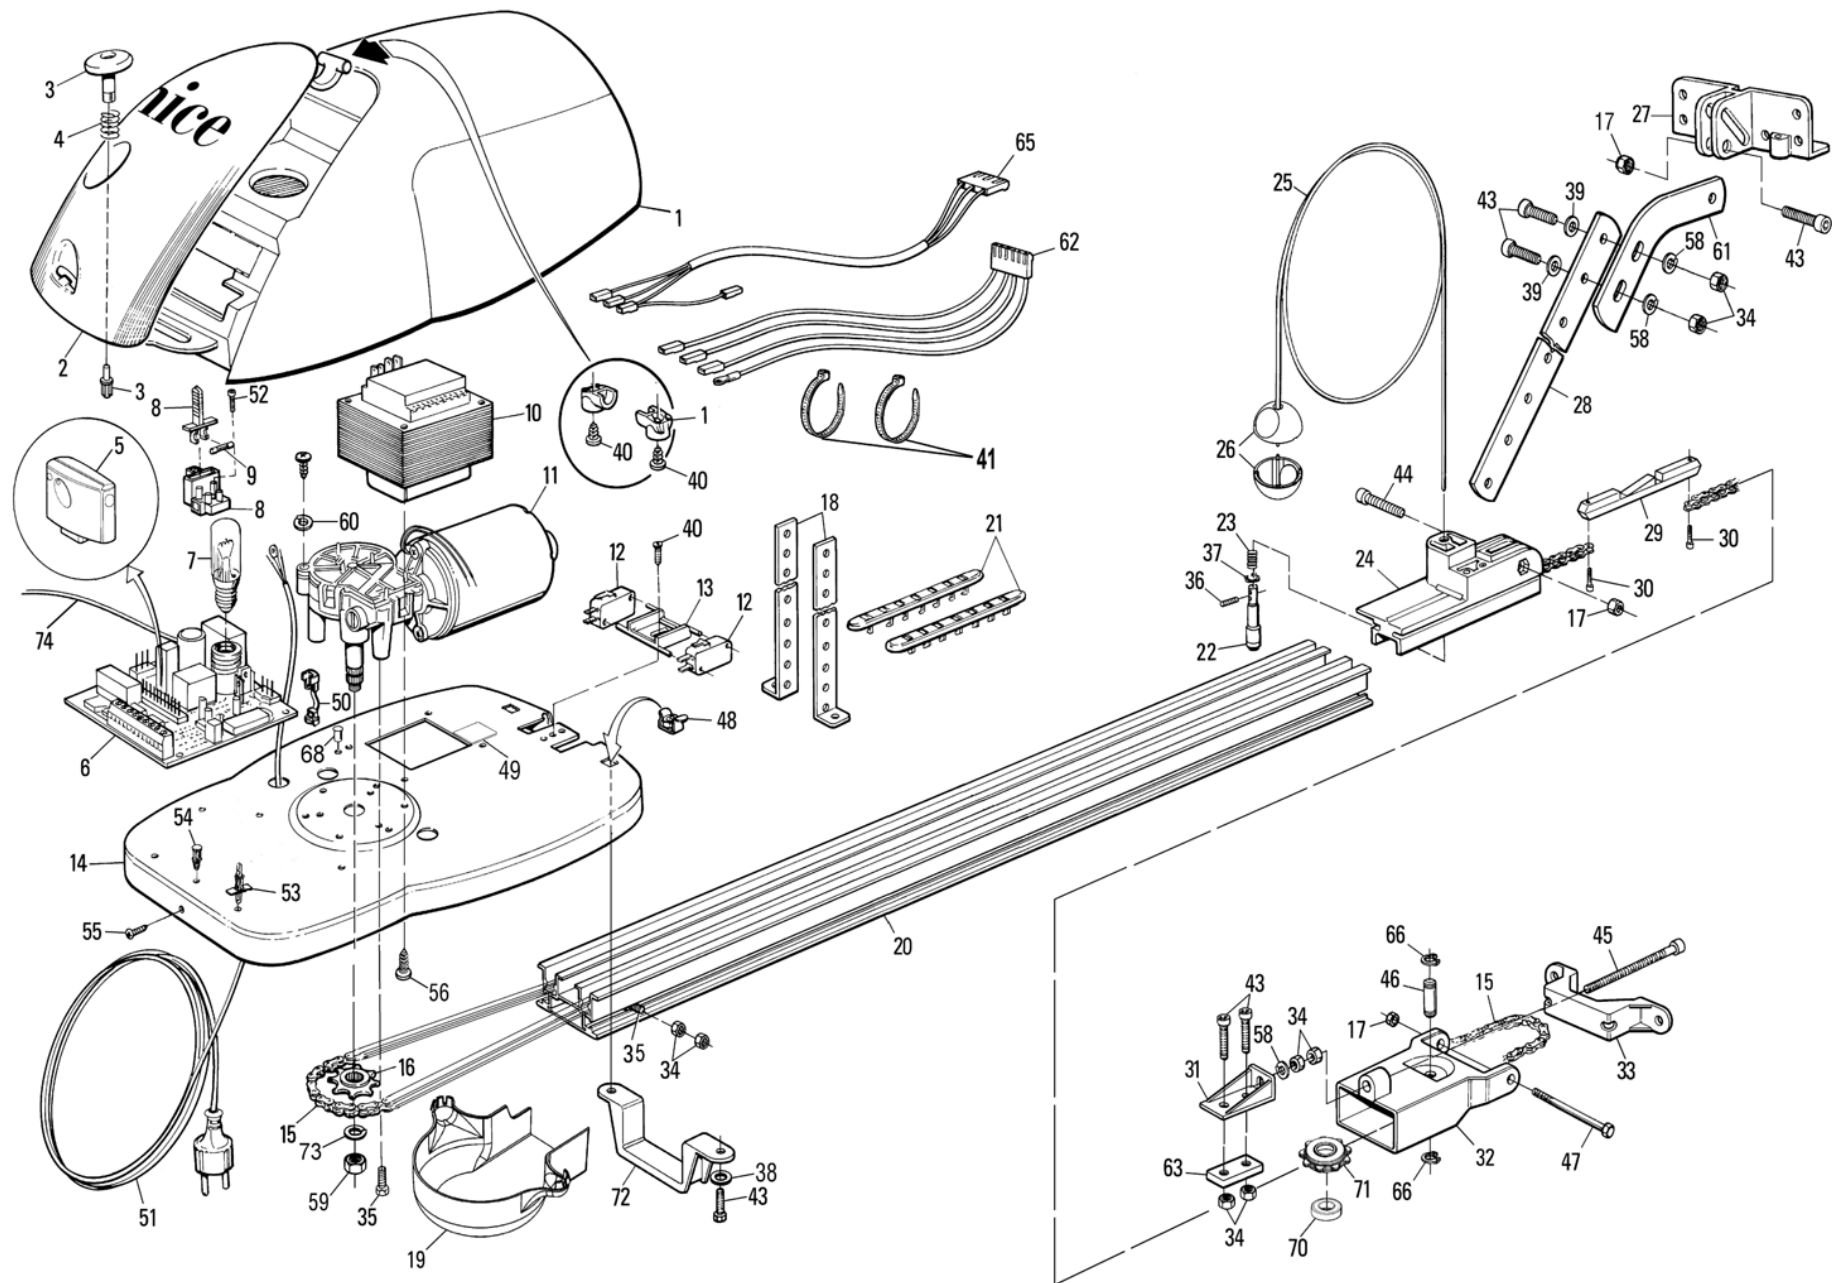

**SP6000**

Code SPIDOKCE

Description Kit sp6000+1flo2r+1smxi+guide

Position	Code	Spare part description
1	PPD0124.4540	Lid
2	PPD0125R02.45401	Glass lid
3	PPD0126.4540	Pushbutton
4	MO-O.2640	Spring
5	SMXIKIT	Receivers 4 channels flor-kit
6	SPA40	Control Unit
7	L7.6811	Lamp
8	PFM-A.2213	Fuse holder
9	F1AR.2201	Fuse
10	TRA-S6.1025	Transformer
11	SPA03	Motor
12	MICROI-F.1617	Microswitch
13	PPD0171.4540	Microswitch mounting
14	PMD0122.4610	Plate
15	PMCC2T.4630	Chain
16	PMD0153B.4610	Coq wheel
17	D6.5110	Nut
18	PMD0152B.4610	Flask
19	PPD1061.4540	Lid
20	BPA0331A.4565	Section
21	PPD0117.4540	Slide
22	PMD0153A.4610	Unlocking pin
23	MO-I.2640	Spring
24	PPD0116.4540	Truck
25	PMCCN3.4630	Corda poliprop.grigio d.=3.5 l=1000
26	PPD1087.4540	Collar
27	PMD0554.4610	Flask
28	PMD0151.4610	Straight Pull Rod
29	PMD0153D.4610	Unclamping shuttle
30	V5X14.5102	Screw
31	BMESC.4567	Flask
32	PPD0296.4540	Chain wheel gear
33	BMESA.4567	Flask
34	D6.5102	Nut
35	V6X16.5102	Screw
36	G5X6.5123	Grub screw
37	PMCSE7.4630	Seeger ring
38	R08.5120	Washer
39	R06.5120	Washer
40	V4.2X9.5101	Screw
41	MPFB3.2601	Wrapper
43	V6X18.5102	Screw
44	V6X30.5102	Screw
45	V6X50.5102	Screw
46	PMD0305.4610	Pin
47	V6X90.5102	Screw
48	D6-G.5110	Nut
49	INB-B.4810	Self sticking
50	MPSC.2601	Cable clamp
51	CA5.5320	Cable
52	V2.9X16.5101	Screw
53	MP004.2601	Supporto c.s. c/blocco l=9.5 "richco lcbs-6"
54	MP005.2601	Distance piece
55	V4.8X9.5-A.5101	Screw
56	V4.8X16.5101	Screw
58	R06B.5120	Washer
59	D8.5102	Nut
60	R05B.5120	Washer
61	PMD0151A.4610	Bend Pull Rod
62	CA7.5320	Wiring
63	BMESD.4567	Locking plate
65	CFSP.5320	Wiring
66	PMCSE8.4630	Seeger ring
68	MP006.2601	Cap
70	PMCU12E.4630	Bearing
71	PPD1060.4540	Coq wheel
72	BMESB.4567	Flask
73	R08E.5120	Rondella dentellata Di8 UNI8842A Zn B
74	AF.5301	Wiring