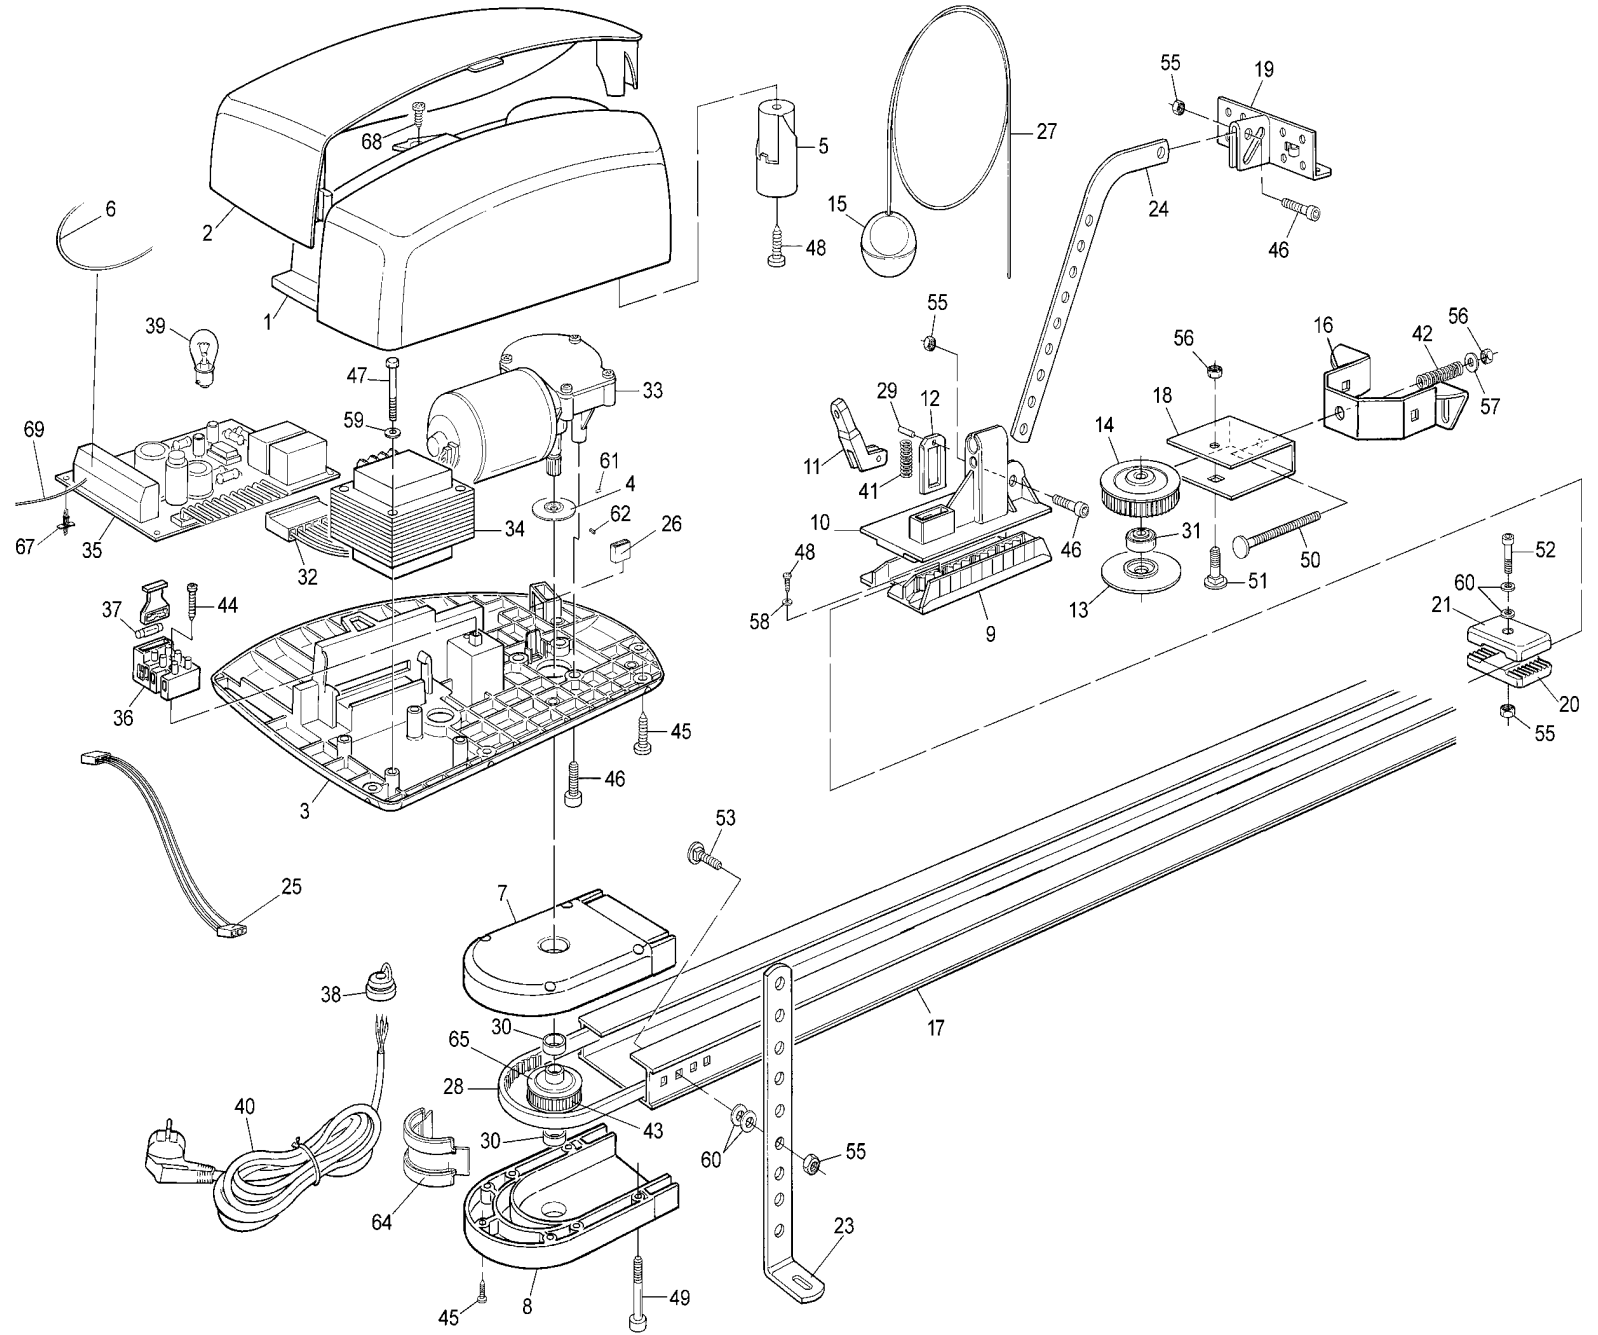

SPIN11

Code SPIN11KCE

Description Kit spin1+flo2r-s+guida3mt

Position	Code	Spare part description
2	PPD1030.4540	Glass lid
3	PPD1104R03.4540	Fondo mot. "spokino" dis.1104
4	PPD1221.4540	Disc
5	PPD1033.4540	Cap
6	CA19.5320	Cable
7	PPD0530R04.4540	Testata superiore "sezionale m
8	PPD0531R03.4540	Lower stock
9	PPD0547R01.4540	Lower truck
10	PPD0548.4540	Upper truck
11	PPD0549.4540	Lever
12	PPD0550.4540	Lever
13	PPD0552R01.4540	Coperchio x ingr.rinvio "sez.mhouse" dis.0552
14	PPD0553R01.4540	Ingranaggio rinvio "sez.mhouse" dis.0553
15	PPD1087.4540	Collar
16	PMD1138.4610	Flask
17	PMD120103.4610	Profilo lam. sez.mhouse l=3000 Sp.10/10
18	PMD0542R01.4610	Flask
19	PMD0554.4610	Flask
21	PMD0528.4610	Lower catch
23	PMD0152B.4610	Flask
24	PMD0526.4610	Pull Rod
25	39.012	Wiring
26	SIA11	Encoder sia11 (spin10-gd0)
27	PMCCN1.4630	polypropylene rope
28	PMCCDR01.4630	mtd8m h=8mm drive belt
29	PMCS32.4630	Pin
30	PMCU103E.4630	Bearing
31	PMCU12E.4630	Bearing
32	CA71.5320	Wiring
33	SPA07	Motor
34	TRA-S4.1025	Transformer
35	SNA1	Control Unit
36	PFM-A.2213	Fuse holder
37	F1AR.2201	Fuse
38	MPSC.2601	Cable clamp
39	L8.6811	Lamp
40	CA5.5320	Cable
41	MO-G.2640	Spring
42	MO-X.2640	Spring
43	BMG1188.4567	Gear
44	V2.9X13.5101	Screw
45	V4.8X25.5101	Screw
46	V6X18.5102	Screw
47	V4.2X50.5101	Screw
48	V4.2X9.5.5101	Screw
49	V6.3X38.5101	Screw
50	V8X70B.5102	Screw
51	V8X35B.5102	Screw
52	V6X45.5102	Screw
53	V6X14A.5102	Screw
55	D6A.5110	Nut
56	D8.5110	Nut
57	R8.5120	Washer
58	R05.5120	Washer
59	R04E.5120	Washer
60	R06.5120	Washer
61	G4X8.5123	Grub screw
62	MA05.0901	Magnet
64	PPD1186R01.4540	Sleeve
65	R21.5120	Washer
67	MP004.2601	Supporto c.s. c/blocco l=9.5 "richco lcbs-6"
68	V4.2X9.5101	Screw
69	AF.5301	Wiring
71	R06B.5120	Washer