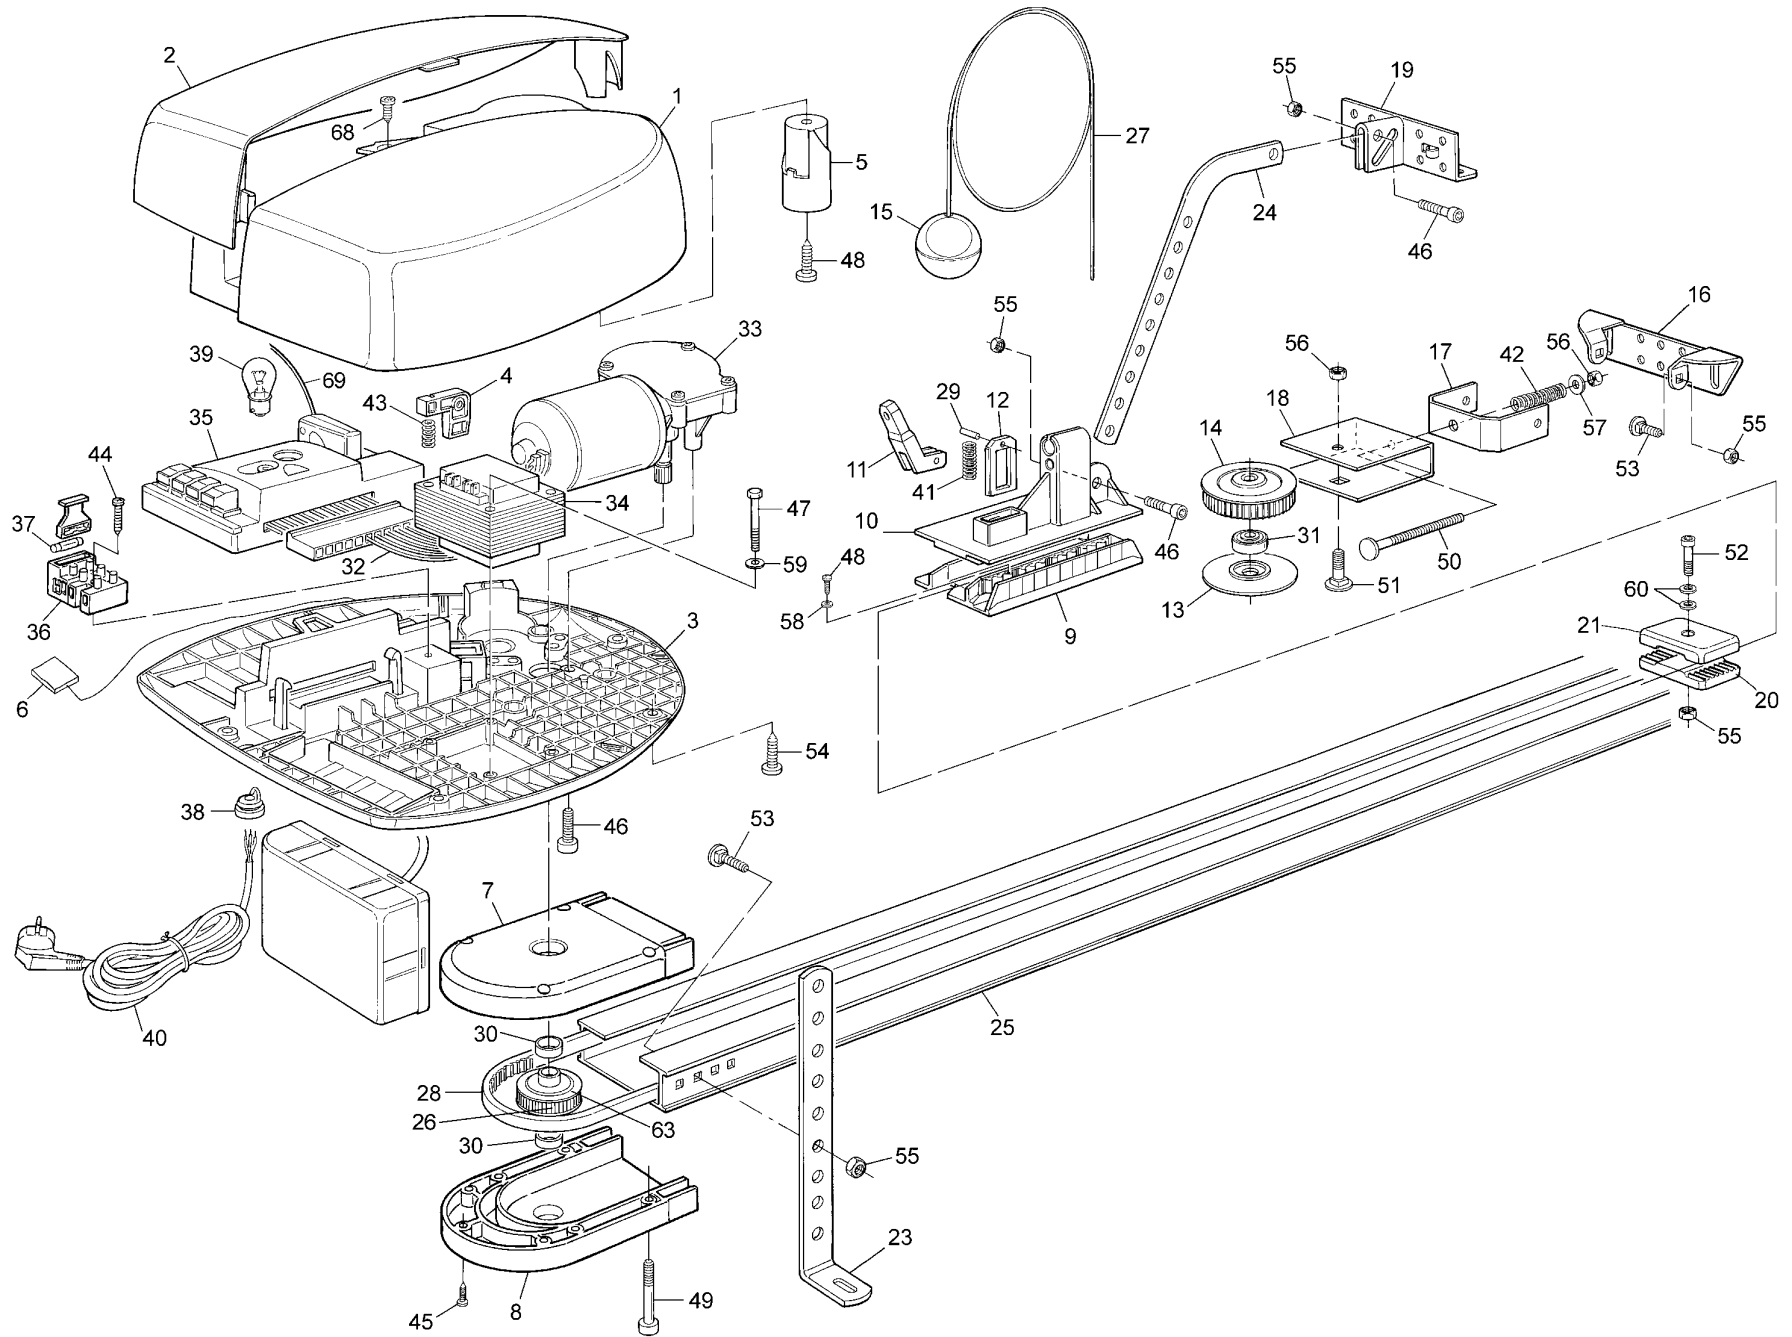

SPIN21

Code SPIN21KCE

Description Kit spin2+1flo2r+1smxi+guida

Position	Code	Spare part description
1	PPD1029.45401	Lid
2	PPD1030.4540	Glass lid
3	PPD1031R03.4540	Fondo motore spok
4	PPD1032.4540	Dowel
5	PPD1033.4540	Cap
6	PPD1036.4540	Knob
7	PPD0530R04.4540	Testata superiore "sezionale m
8	PPD0531R03.4540	Lower stock
9	PPD0547R01.4540	Lower truck
10	PPD0548.4540	Upper truck
11	PPD0549.4540	Lever
12	PPD0550.4540	Lever
13	PPD0552R01.4540	Coperchio x ingr.rinvio "sez.mhouse" dis.0552
14	PPD0553R01.4540	Ingranaggio rinvio "sez.mhouse" dis.0553
15	PPD1087.4540	Collar
16	PMD0540.4610	Flask
17	PMD0541.4610	Flask
18	PMD0542R01.4610	Flask
19	PMD0554.4610	Flask
20	PMD0527R02.4610	Upper mechanical stop
21	PMD0528.4610	Lower catch
23	PMD0152B.4610	Flask
24	PMD0526.4610	Pull Rod
25	PMD121003.4610	Section
26	PMCU103E.4630	Bearing
26	PMD0529.4610	Gear
26	R30.5120	Washer
27	PMCCN1.4630	polypropylene rope
28	PMCCDR01.4630	mtd8m h=8mm drive belt
29	PMCS32.4630	Pin
31	PMCU12E.4630	Bearing
32	CA37.5320	Wiring
33	SPA04	Motor
34	TRA121.1025	Transformer
35	SNA2	Control Unit
36	PFM-A.2213	Fuse holder
37	F1AR.2201	Fuse
38	MPSC.2601	Cable clamp
39	L8.6811	Lamp
40	CA5.5320	Cable
41	MO-G.2640	Spring
42	MO-X.2640	Spring
43	MO-1132.2640	Spring
44	V2.9X13.5101	Screw
45	V4.8X25.5101	Screw
46	V6X18.5102	Screw
47	V4.2X50.5101	Screw
48	V4.2X9.5.5101	Screw
49	V6.3X38.5101	Screw
50	V8X70B.5102	Screw
51	V8X35B.5102	Screw
52	V6X45.5102	Screw
53	V6X14A.5102	Screw
54	V4.8X19.5101	Screw
55	D6A.5110	Nut
56	D8.5110	Nut
57	R8.5120	Washer
58	R05.5120	Washer
59	R04E.5120	Washer
60	R06.5120	Washer
68	V4.2X9.5101	Screw
69	AF.5301	Wiring
70	R06B.5120	Washer